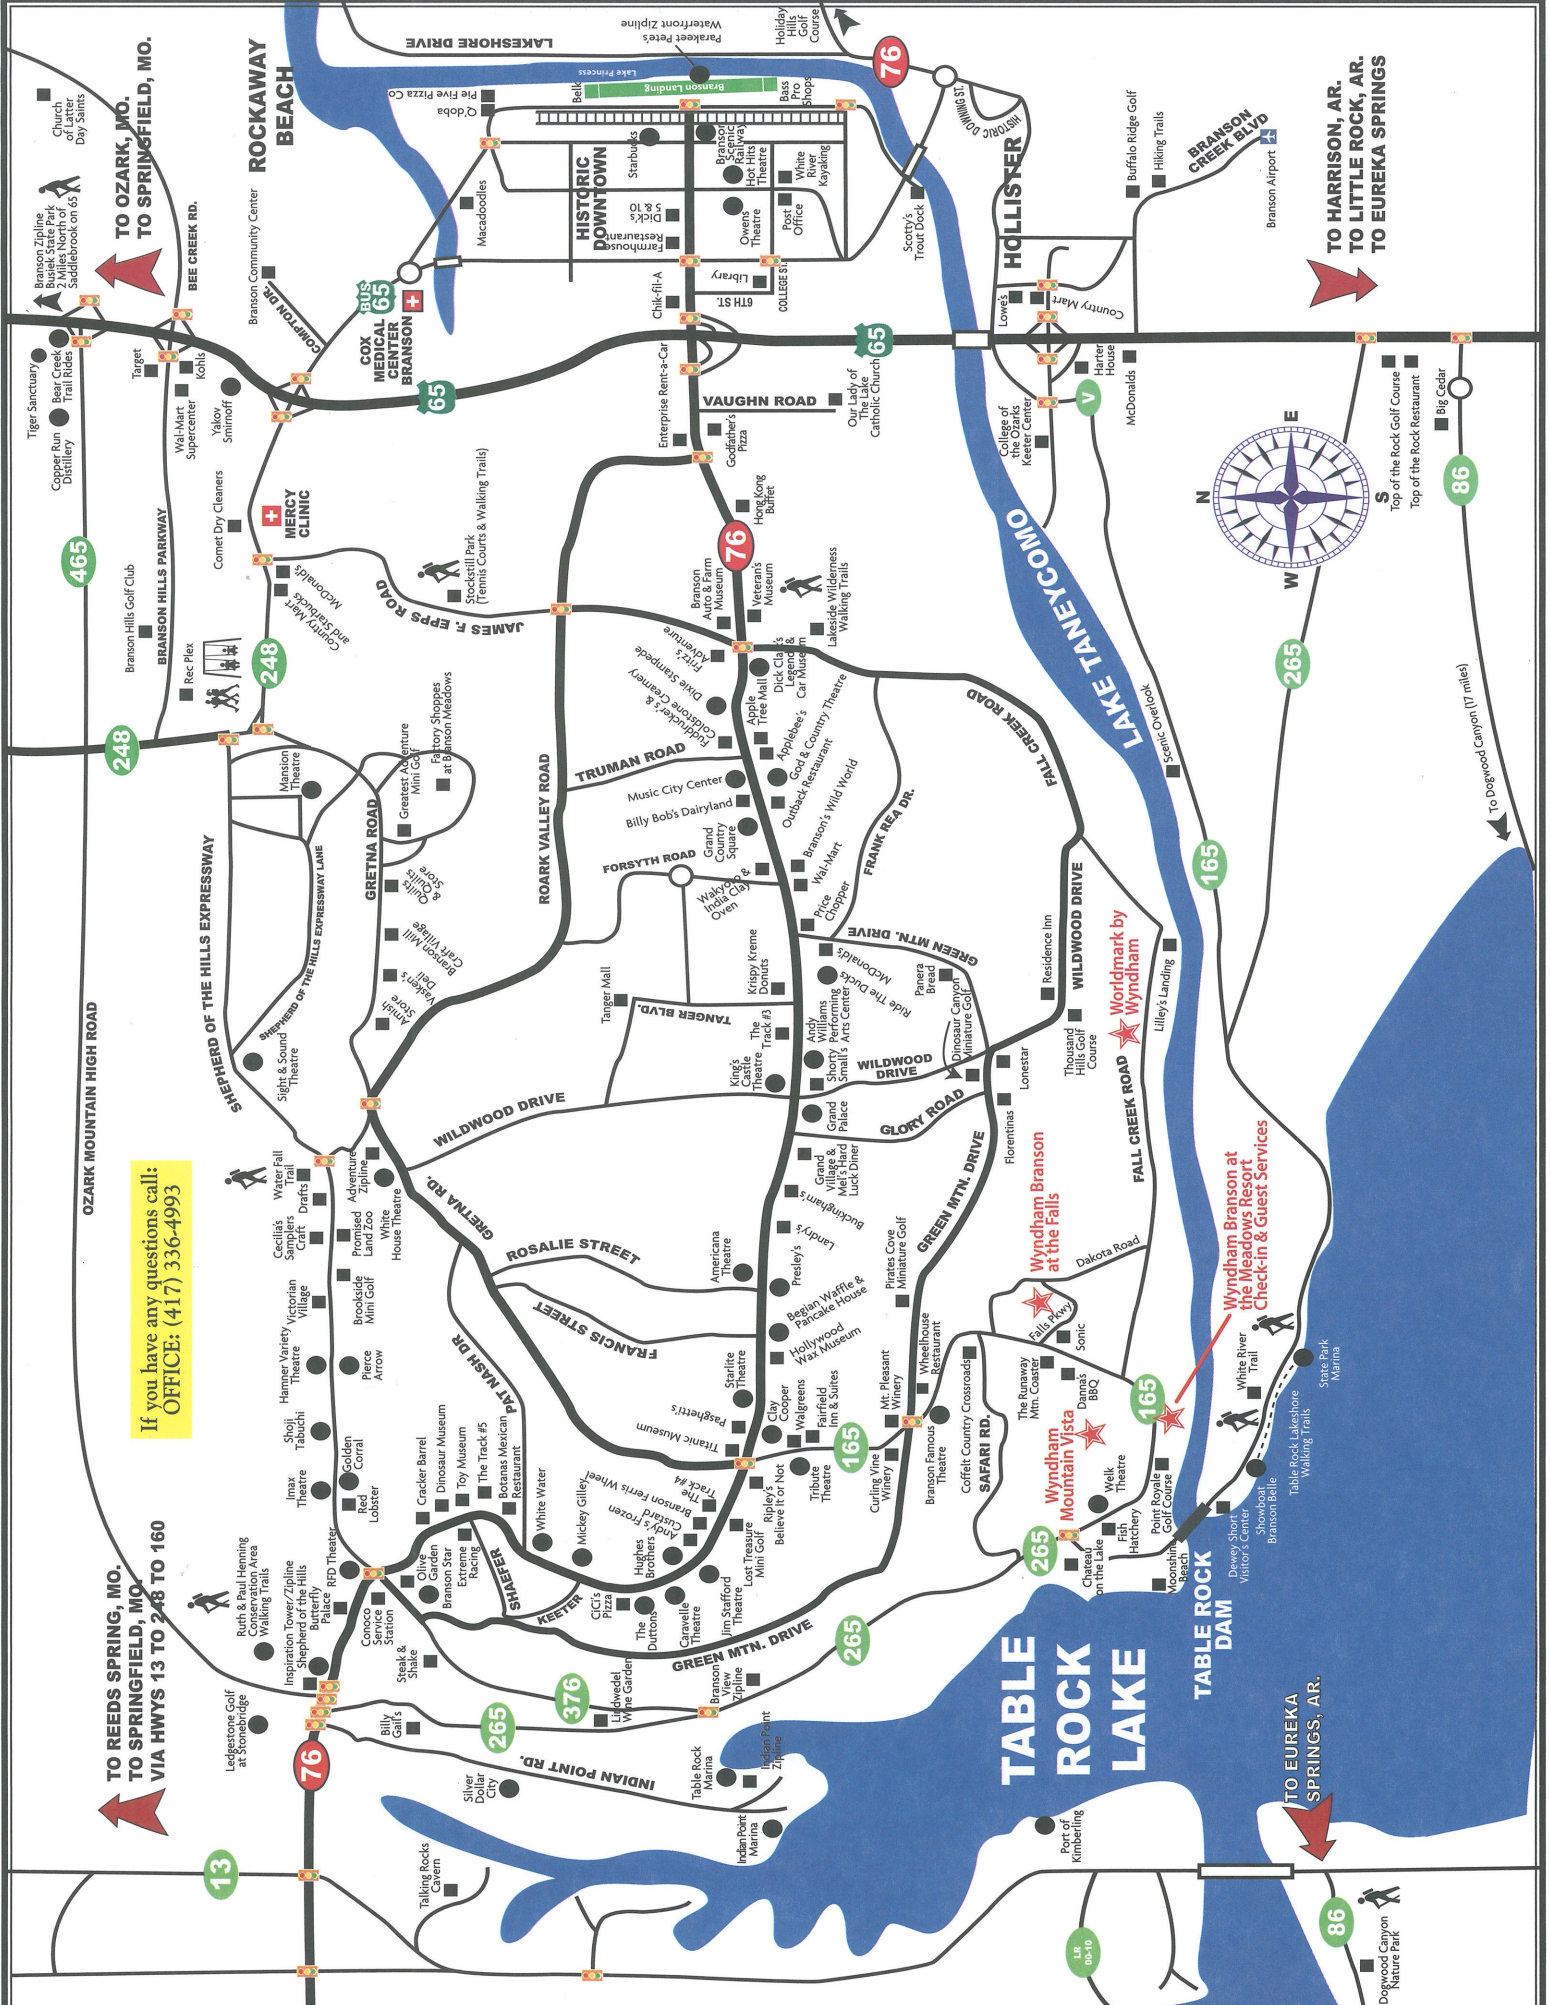

Legend

- Elevators
- Vending

Experience Center

- * Lake Life Spa
- * Table Rock Café
- * Gift Shop
- * Discount Show Tickets
- * Indoor Pool
- * Movie Theater
- * On-Site Activities

WYNDHAM BRANSON AT THE MEADOWS

110 Willowbend Drive
 Branson, MO 65616
 417-336-4993

If you have any questions call:
OFFICE: (417) 336-4993

TO REEDS SPRING, MO.
TO SPRINGFIELD, MO.
VIA HWYS 13 TO 248 TO 160

TO OZARK, MO.
TO SPRINGFIELD, MO.

TO HARRISON, AR.
TO LITTLE ROCK, AR.
TO EUREKA SPRINGS

TO EUREKA SPRINGS, AR.

TABLE ROCK LAKE

TABLE ROCK DAM

WYNDHAM BRANSON
at the Falls

WYNDHAM
Mountain Vista

WYNDHAM BRANSON
at the Meadows Resort
Check-in & Guest Services

TO REEDS SPRING, MO.
TO SPRINGFIELD, MO.
VIA HWYS 13 TO 248 TO 160